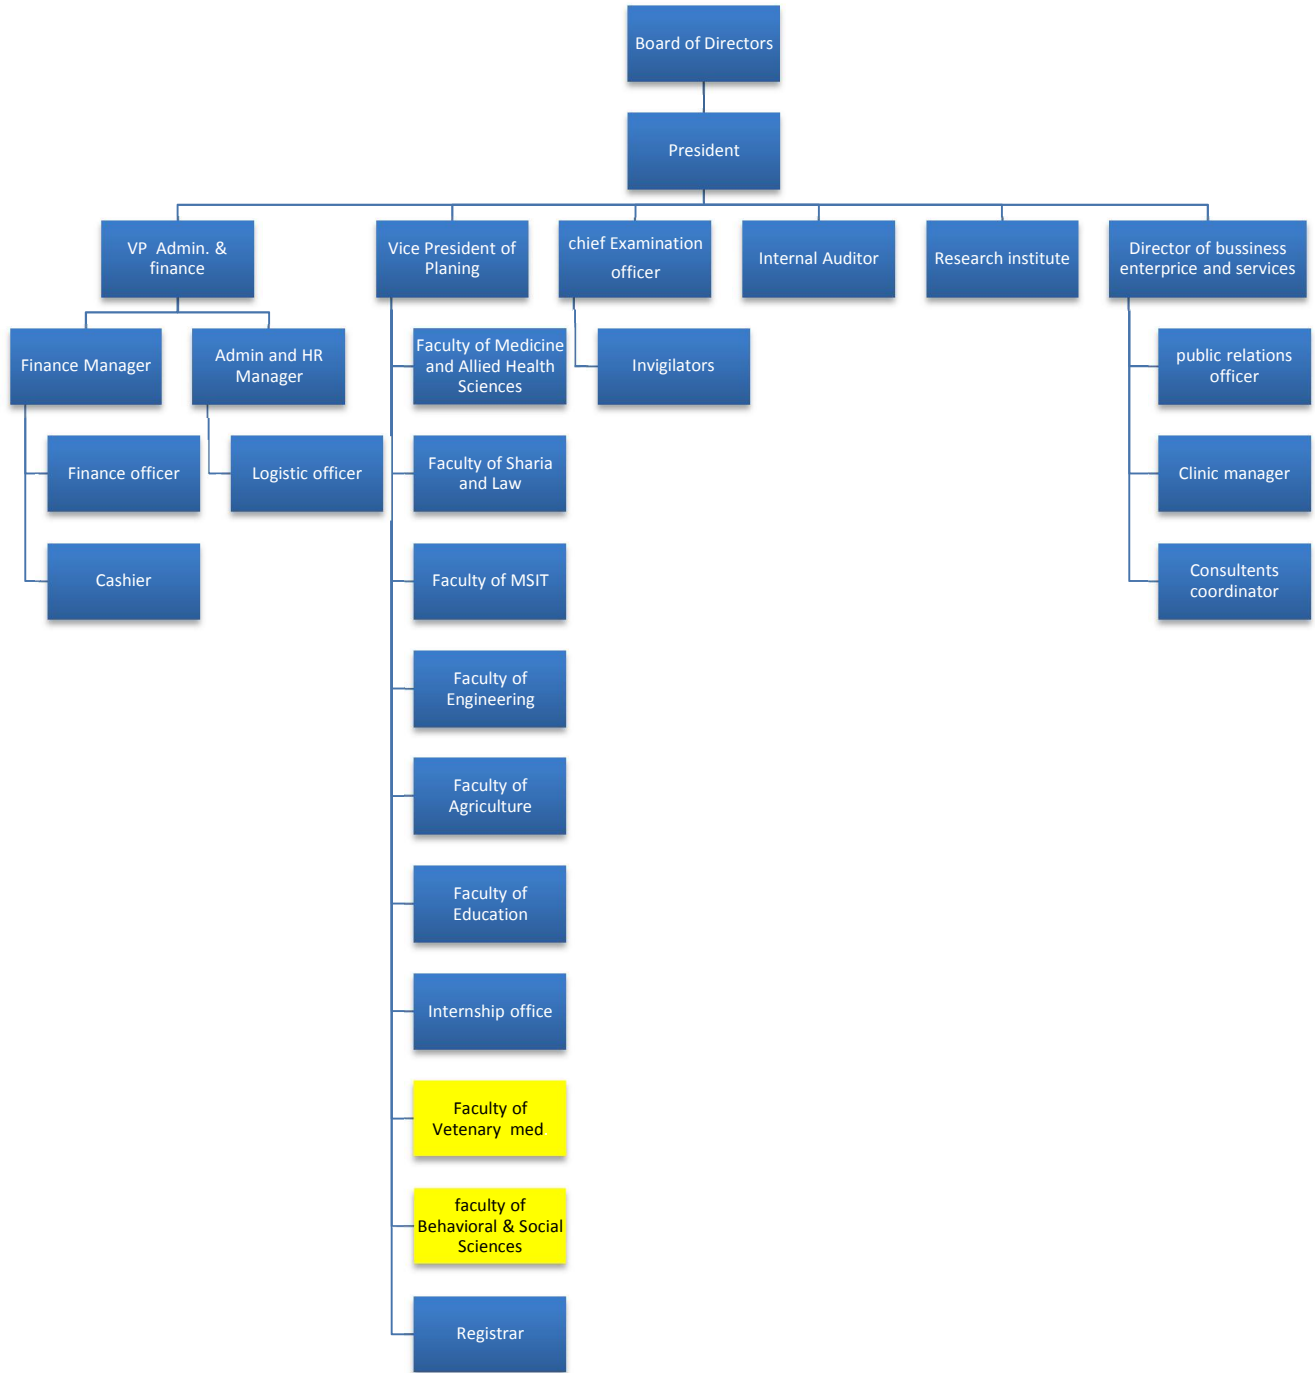

APPENDIX 2-2: GOLLIS UNIVERSITY ADMINISTRATIVE STRUCTURE

NB: Each faculty is led by a Dean